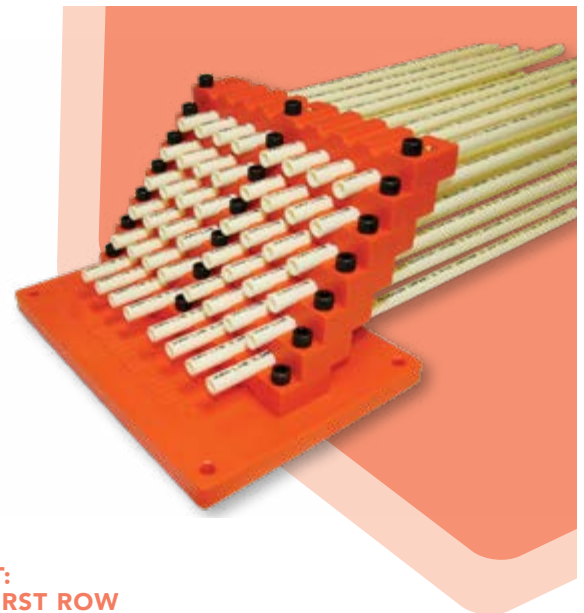

# MICRODUCT MOUNTING BRACKET

- ▶ Expandable modular system designed to organize multiple MicroDucts at termination
- ▶ Small and compact, requiring a minimum amount of mounting space; ideal for MDU installations
- ▶ Additional brackets can be added as needed

### MOUNTING BRACKET: FULLY ASSEMBLED FIRST ROW

**Order:** 1 Wall Mounting Plate Kit which includes:  
1 Wall Plate, 2 Brackets, and 6 or 8 Screws (depending on size)

**For Each additional row** of MicroDucts, order only  
1 Mounting Bracket per row of MicroDucts.

#### 8.5mm - 18mm:

8" x 5.5" x 0.5" (L x W x H)