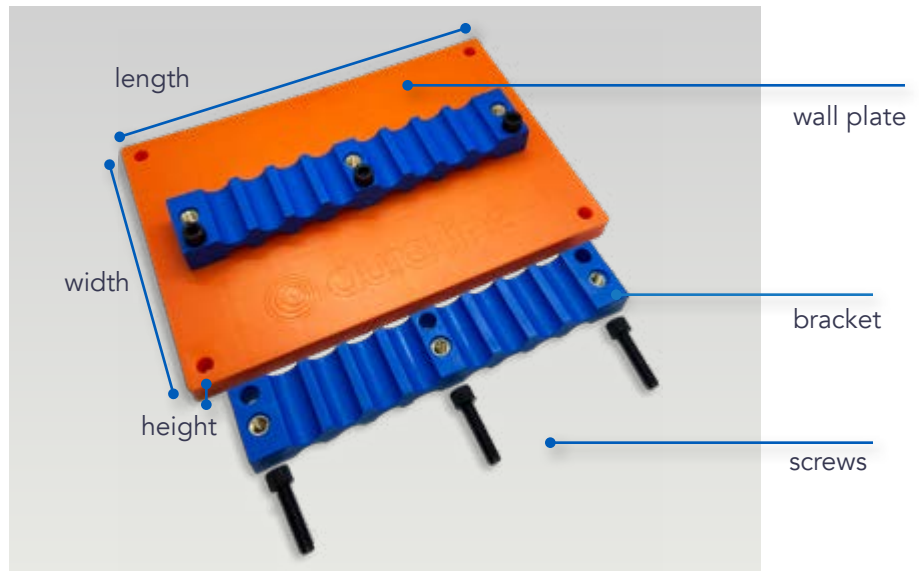

### WALL MOUNTING PLATE KIT

#### 8.5mm - 18mm:

8" x 5.5" x 0.5" (L x W x H)

#### 22mm and 27mm:

18" x 5.625" x 0.5" (L x W x H)

#### Includes:

1 wall plate, 2 brackets, 6 or 8 screws