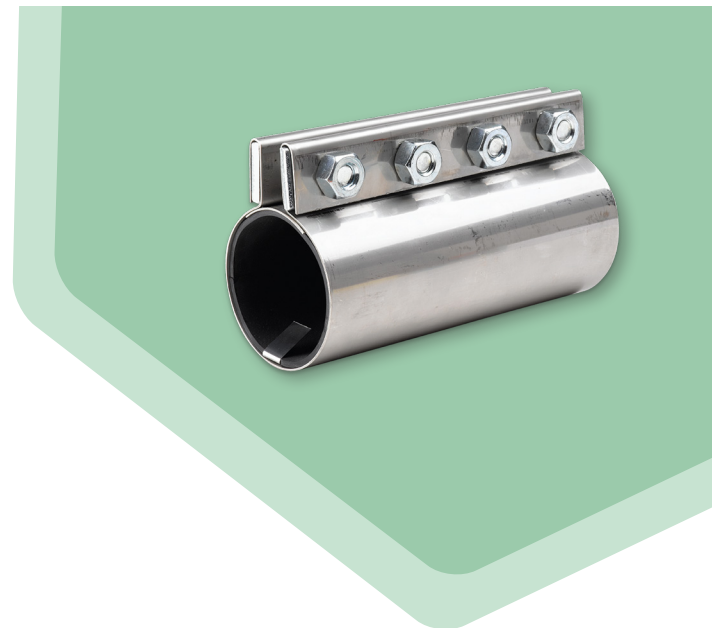

STANDARD ACCESSORIES

# MOR CLAMP

- ▶ High pull-out strength > 1,000 lbs.
- ▶ No special tools required
- ▶ One person installation
- ▶ Lightweight, stainless steel design provides a strong seal

ORDER REFERENCE

DESCRIPTION	NOMINAL OD (IN)	BOLT QTY	BOLT SIZE	COUPLER LENGTH (IN)	WEIGHT (LBS)	DURA-LINE PART #
1 1/4" Mor Clamp	1.660	2	1/2 x 1 3/4"	6	2	20001519
2" Mor Clamp	2.375	4	1/2 x 1 3/4"	8	3	20002849
2 1/2" Mor Clamp	2.875	4	1/2 x 1 3/4"	8	3.2	20003060
3" Mor Clamp	3.500	4	5/8 x 2"	8	3.3	20001520
4" Mor Clamp	4.500	4	5/8 x 2"	8	3.9	20002857
5" Mor Clamp	5.563	4	5/8 x 2"	8	4.2	20003226
5" Mor Clamp	5.563	8	5/8 x 2"	16	5	20001521
6" Mor Clamp	6.625	4	5/8 x 2"	8	4.9	20003073
6" Mor Clamp	6.625	8	5/8 x 2"	16	5.3	20002025
8" Mor Clamp	8.620	4	3/4 x 3"	10	11.2	20003117